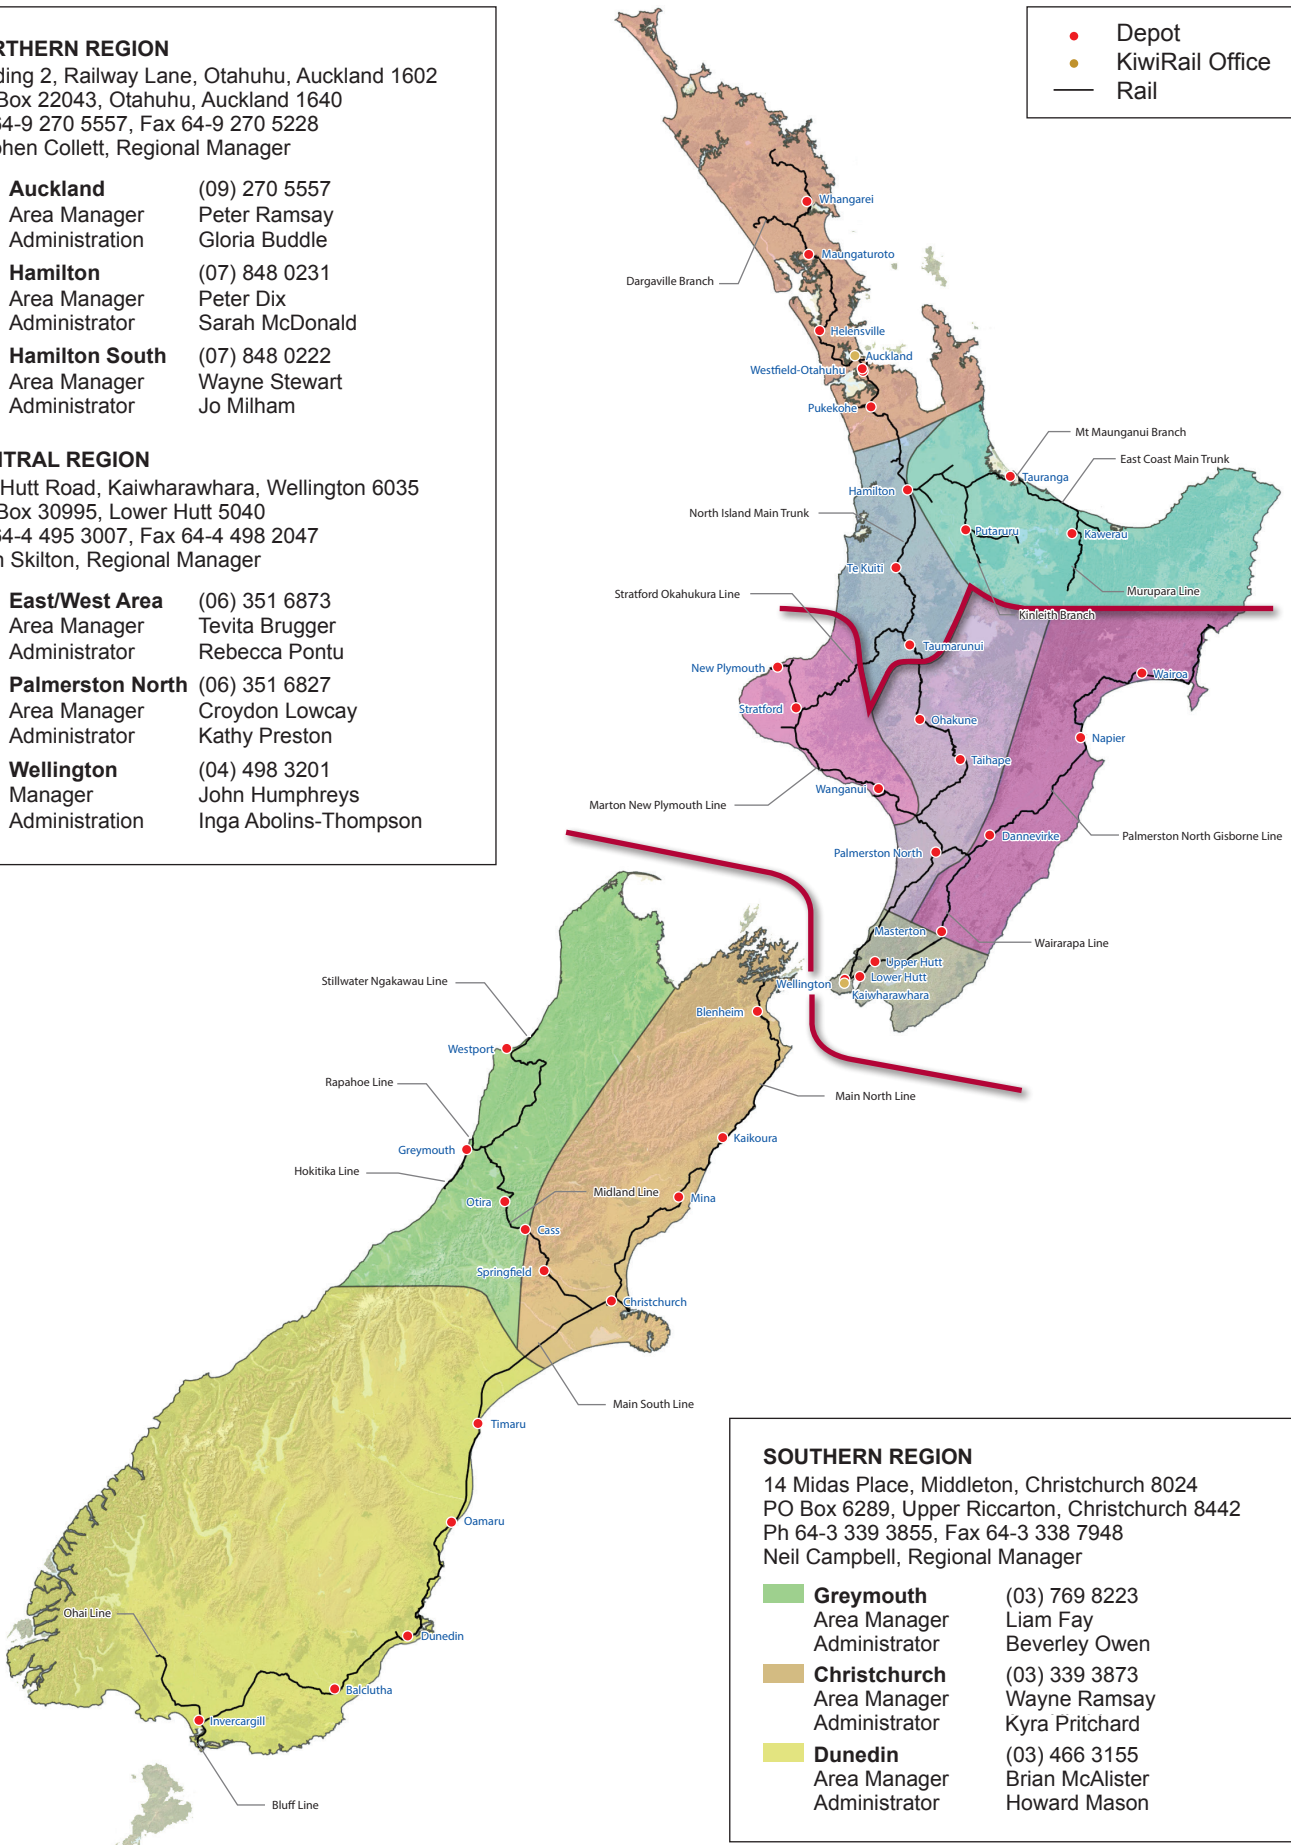

I&E Area Administrators and Managers

NORTHERN REGION

Building 2, Railway Lane, Otahuhu, Auckland 1602
PO Box 22043, Otahuhu, Auckland 1640
Ph 64-9 270 5557, Fax 64-9 270 5228
Stephen Collett, Regional Manager

- **Auckland** (09) 270 5557
  Area Manager Peter Ramsay
  Administration Gloria Buddle
- **Hamilton** (07) 848 0231
  Area Manager Peter Dix
  Administration Sarah McDonald
- **Hamilton South** (07) 848 0222
  Area Manager Wayne Stewart
  Administration Jo Milham

CENTRAL REGION

154 Hutt Road, Kaiwharawhara, Wellington 6035
PO Box 30995, Lower Hutt 5040
Ph 64-4 495 3007, Fax 64-4 498 2047
John Skilton, Regional Manager

- **East/West Area** (06) 351 6873
  Area Manager Tevita Brugger
  Administration Rebecca Pontu
- **Palmerston North** (06) 351 6827
  Area Manager Croydon Lowcay
  Administration Kathy Preston
- **Wellington** (04) 498 3201
  Manager John Humphreys
  Administration Inga Abolins-Thompson

- Depot
- KiwiRail Office
- Rail

SOUTHERN REGION

14 Midas Place, Middleton, Christchurch 8024
PO Box 6289, Upper Riccarton, Christchurch 8442
Ph 64-3 339 3855, Fax 64-3 338 7948
Neil Campbell, Regional Manager

- **Greymouth** (03) 769 8223
  Area Manager Liam Fay
  Administration Beverley Owen
- **Christchurch** (03) 339 3873
  Area Manager Wayne Ramsay
  Administration Kyra Pritchard
- **Dunedin** (03) 466 3155
  Area Manager Brian McAlister
  Administration Howard Mason