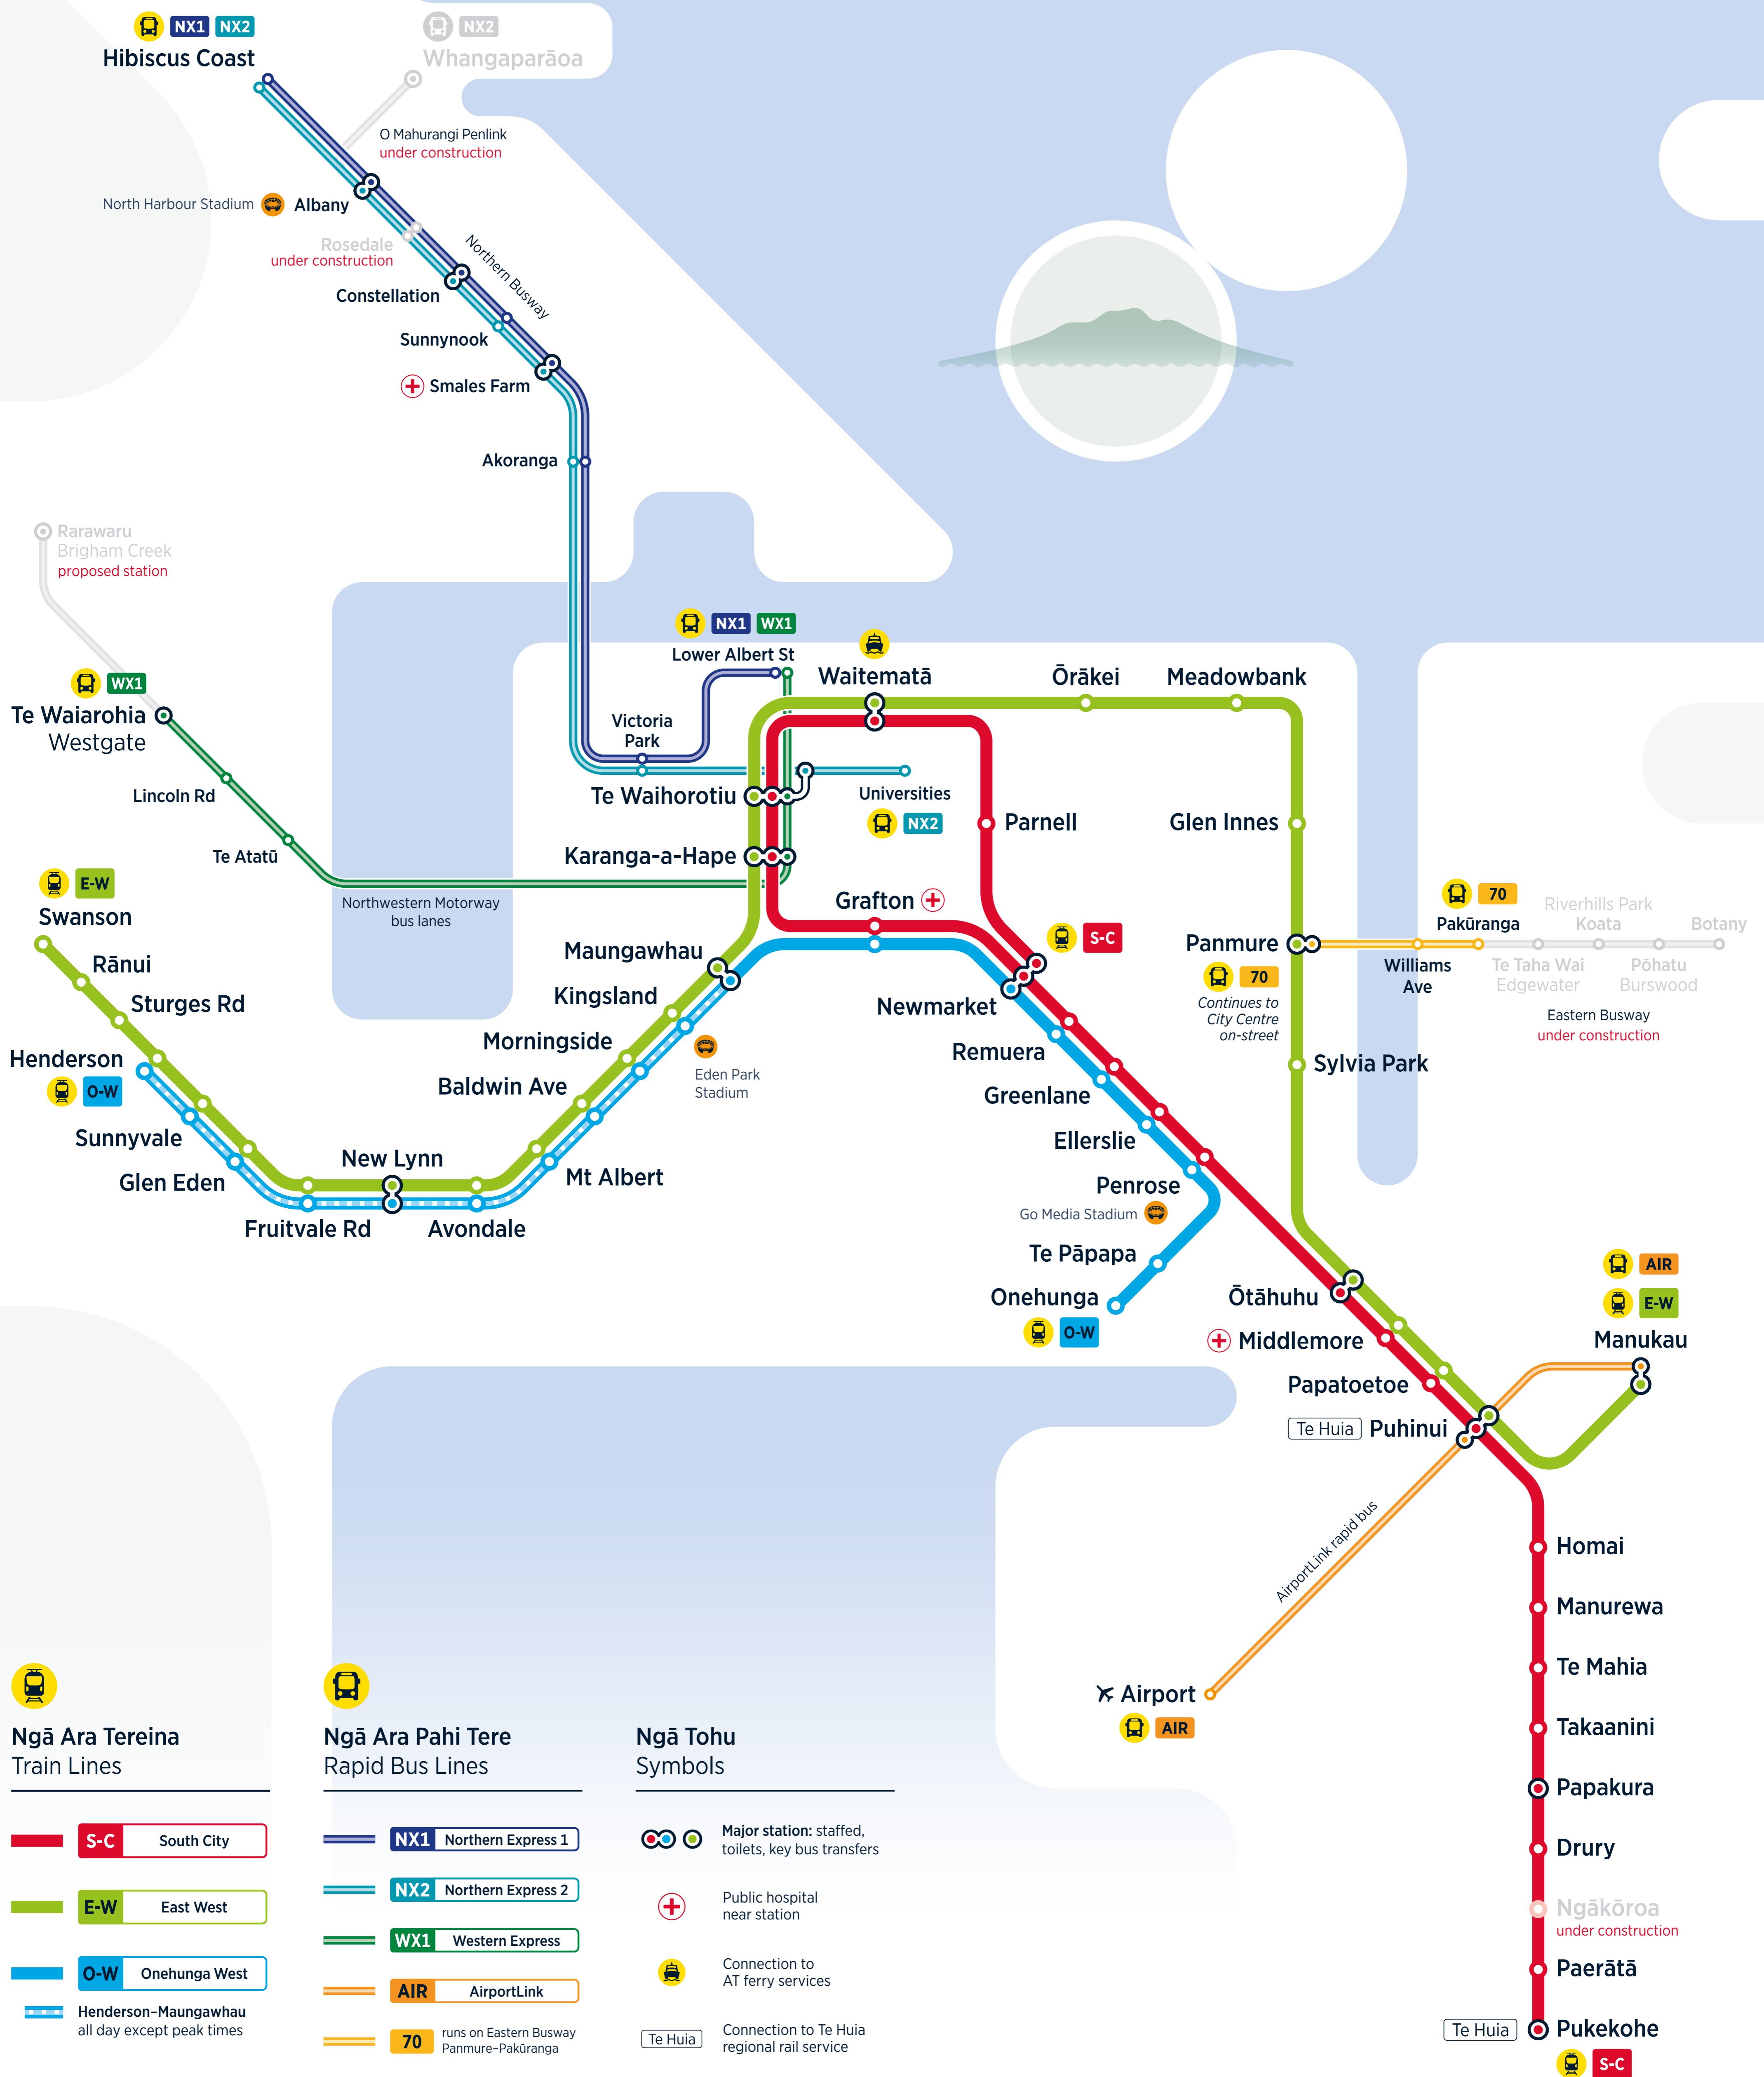

# Ngā Tereina me ngā Pahi Tere Trains and Rapid Buses

## Ngā Ara Tereina Train Lines

- S-C** South City
- E-W** East West
- O-W** Onehunga West
- Henderson-Maungawhau  
all day except peak times

## Ngā Ara Pahi Tere Rapid Bus Lines

- NX1** Northern Express 1
- NX2** Northern Express 2
- WX1** Western Express
- AIR** AirportLink
- 70** runs on Eastern Busway  
Panmure-Pakūranga

## Ngā Tohu Symbols

- Major station: staffed, toilets, key bus transfers
- Public hospital near station
- Connection to AT ferry services
- Te Huia: Connection to Te Huia regional rail service

Plan your journey on the **AT Mobile app** or **AT website**  
Scan the code or call us 09 366 6400