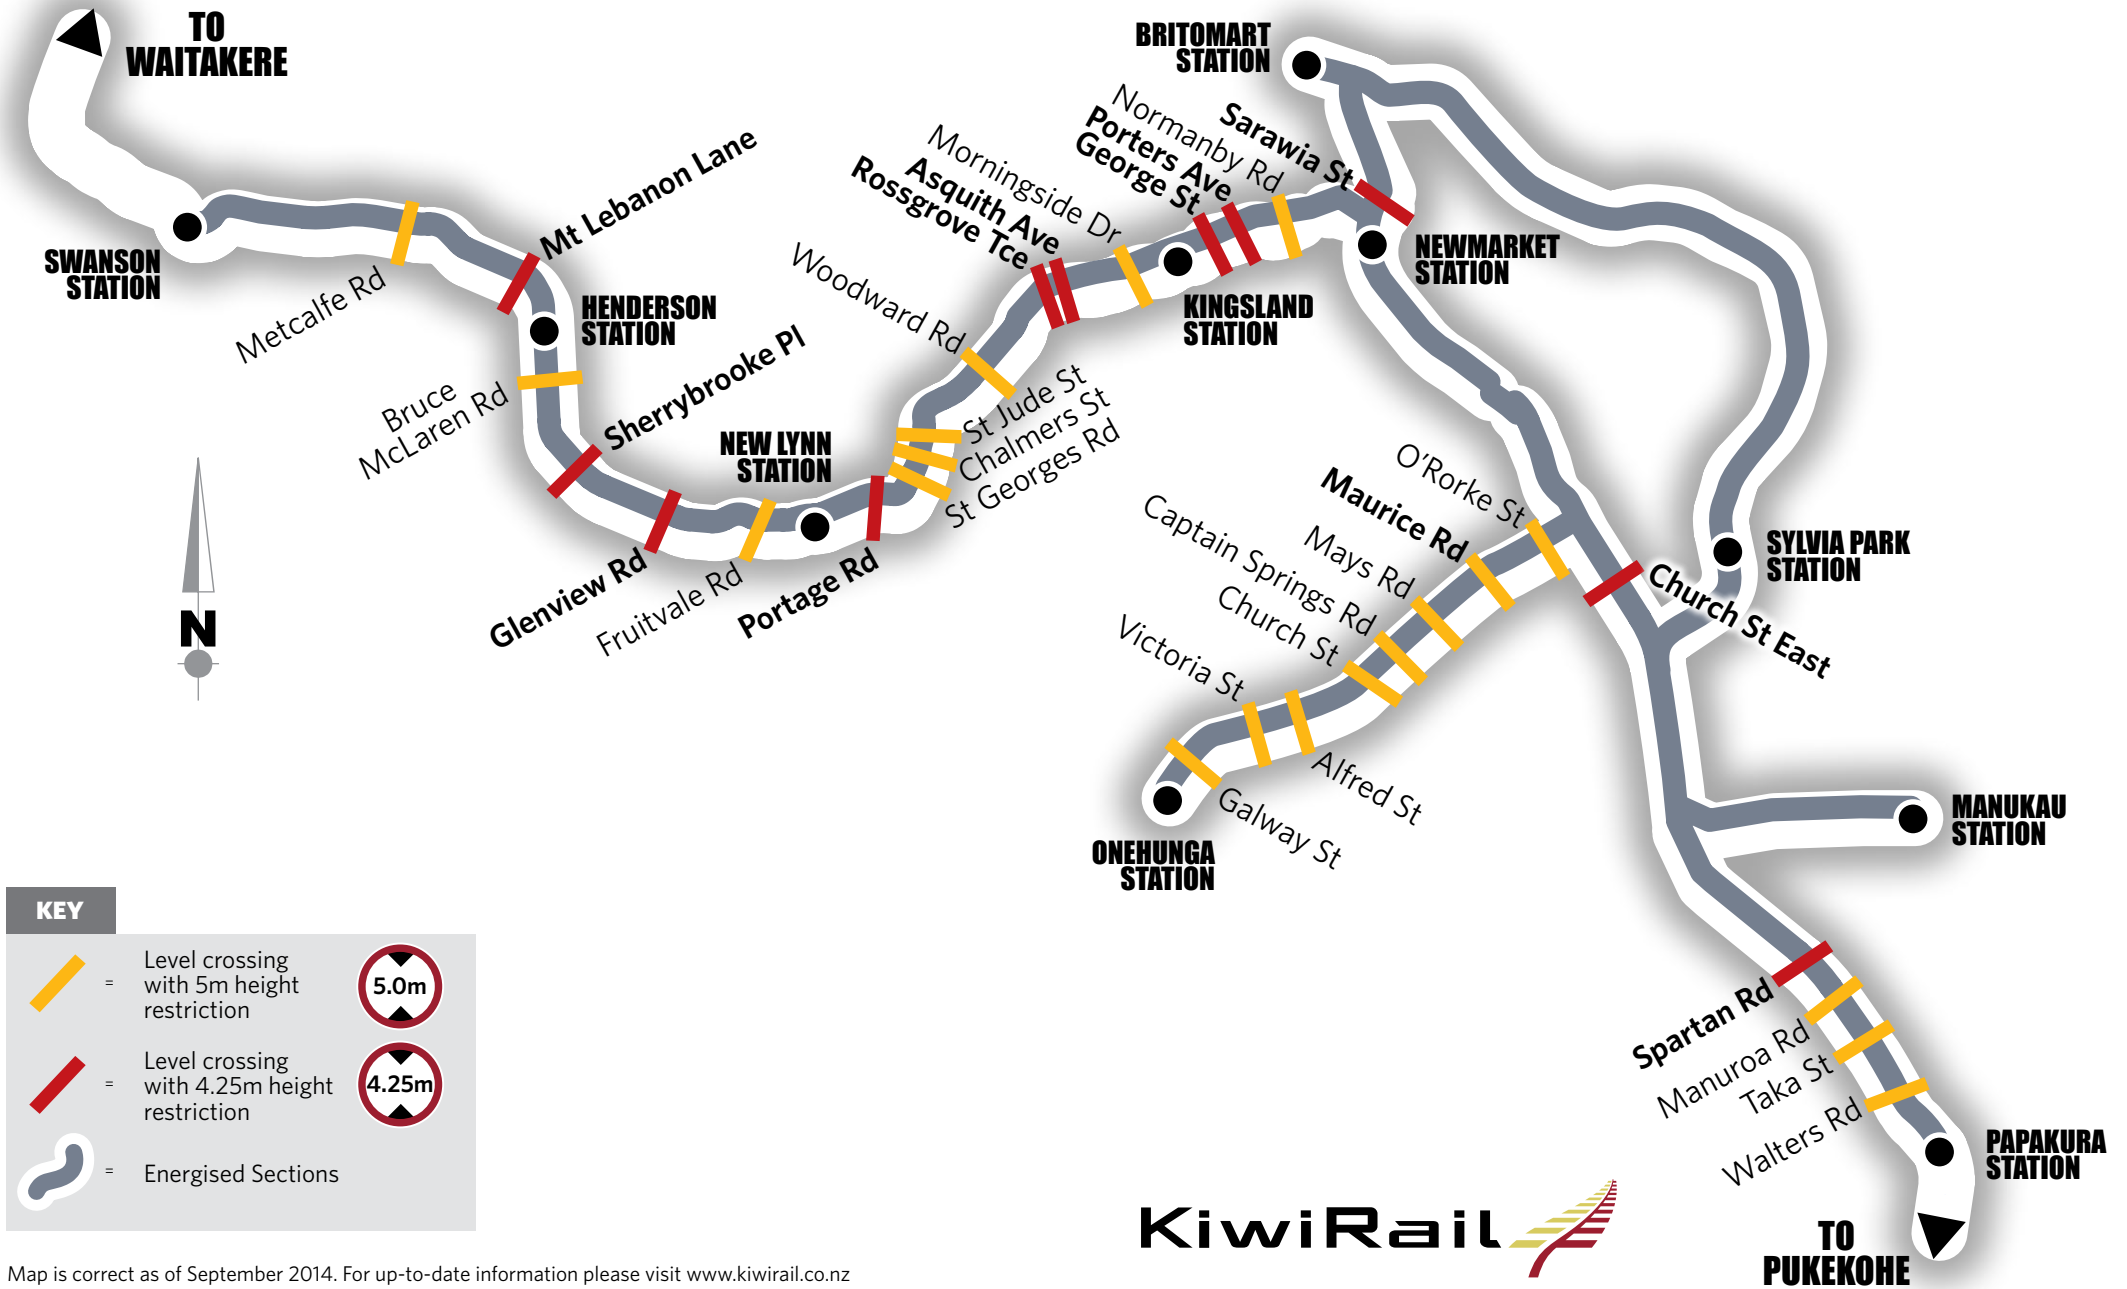

# Auckland's Rail Network - Electrification Map

Map is correct as of September 2014. For up-to-date information please visit [www.kiwirail.co.nz](http://www.kiwirail.co.nz)