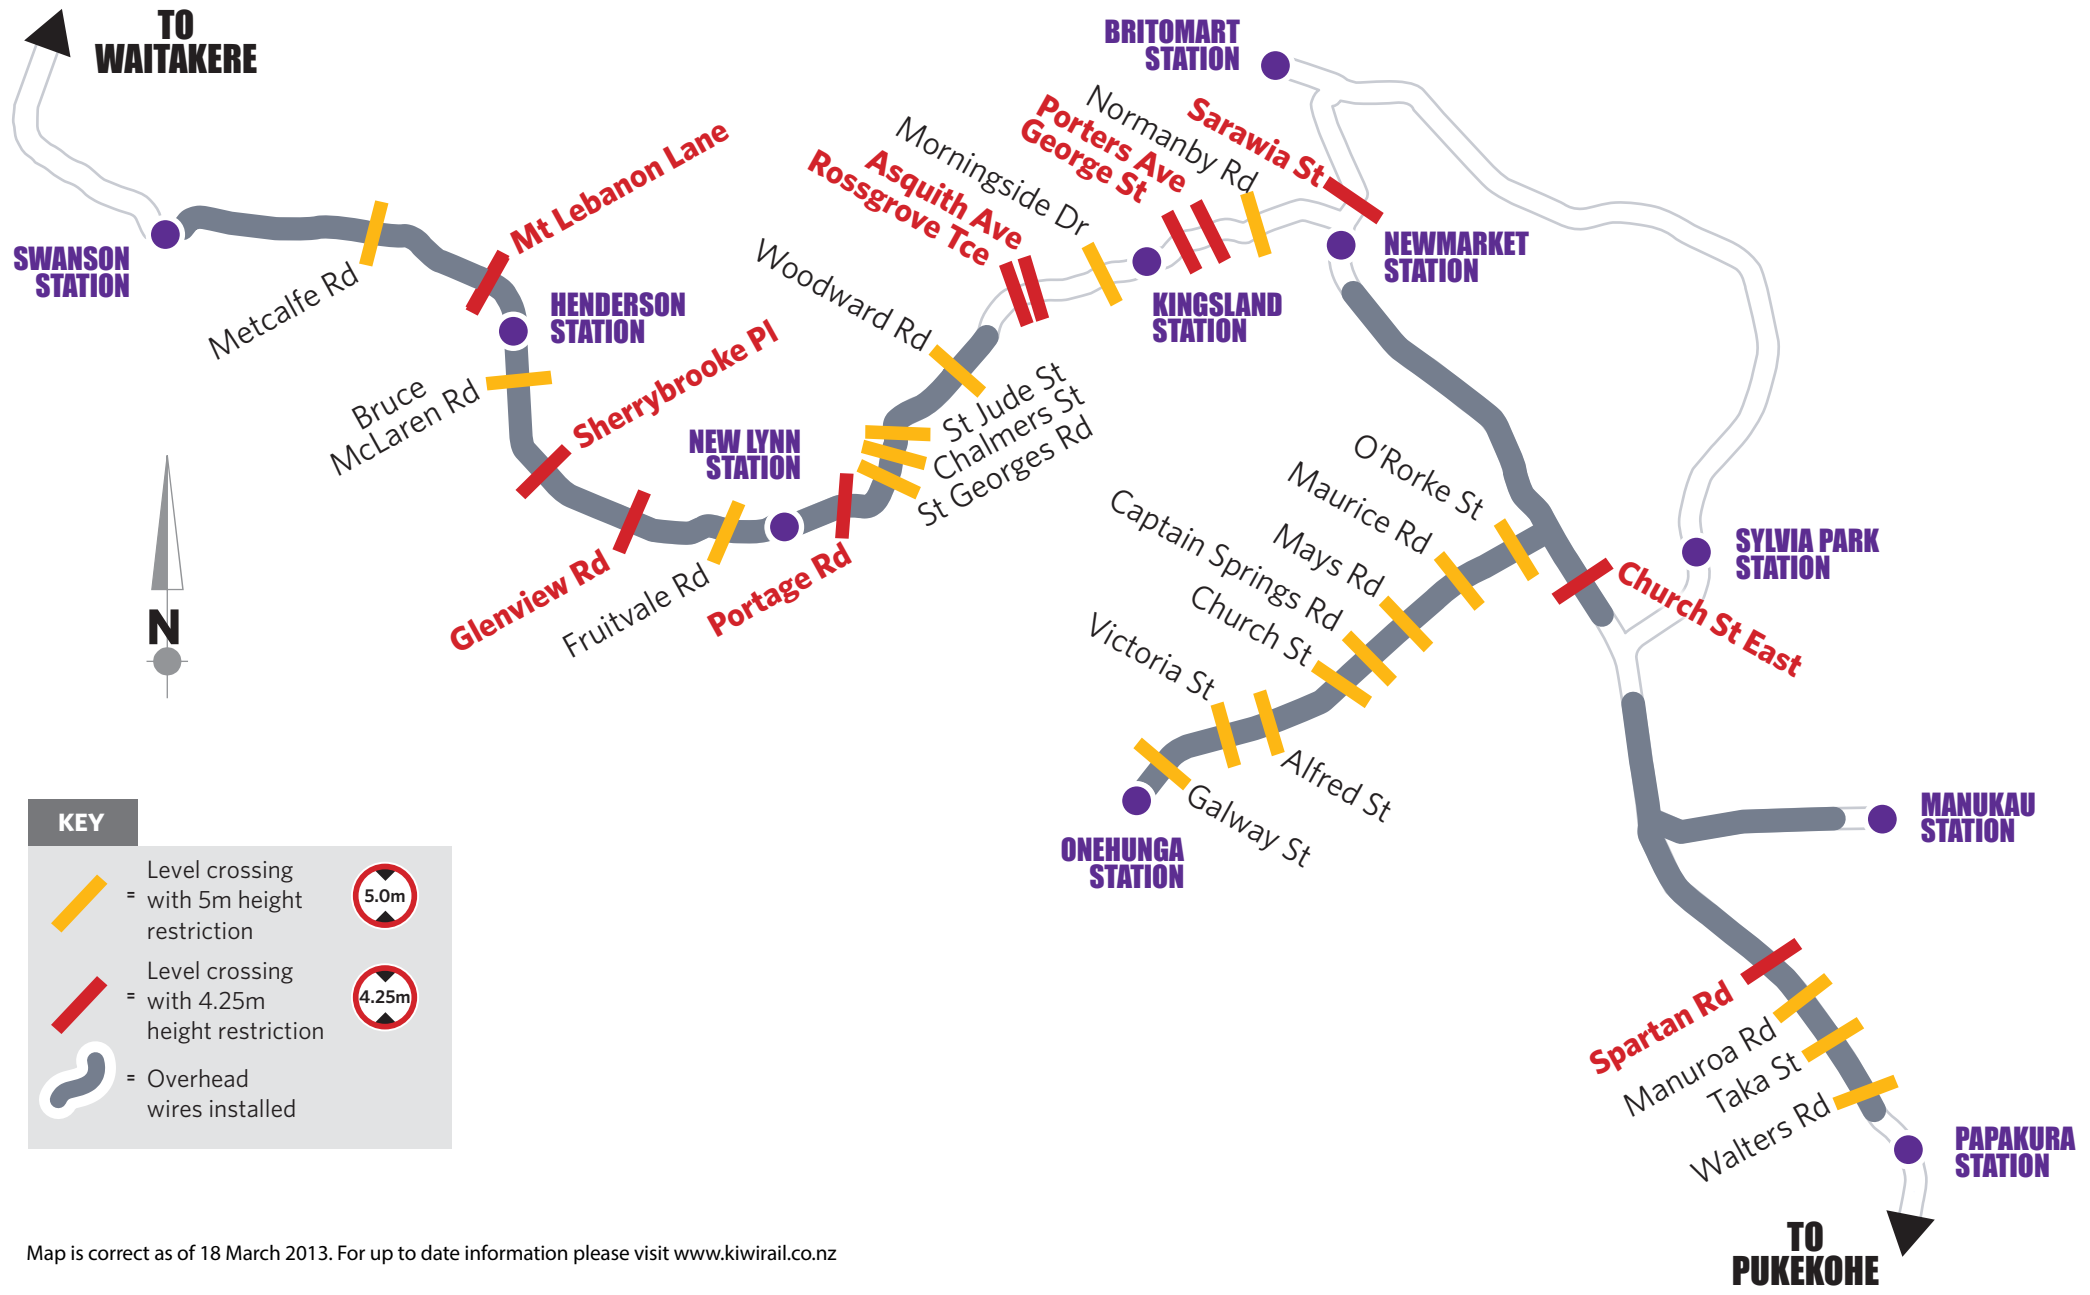

Auckland's Rail Network - Electrification Map

Map is correct as of 18 March 2013. For up to date information please visit www.kiwirail.co.nz