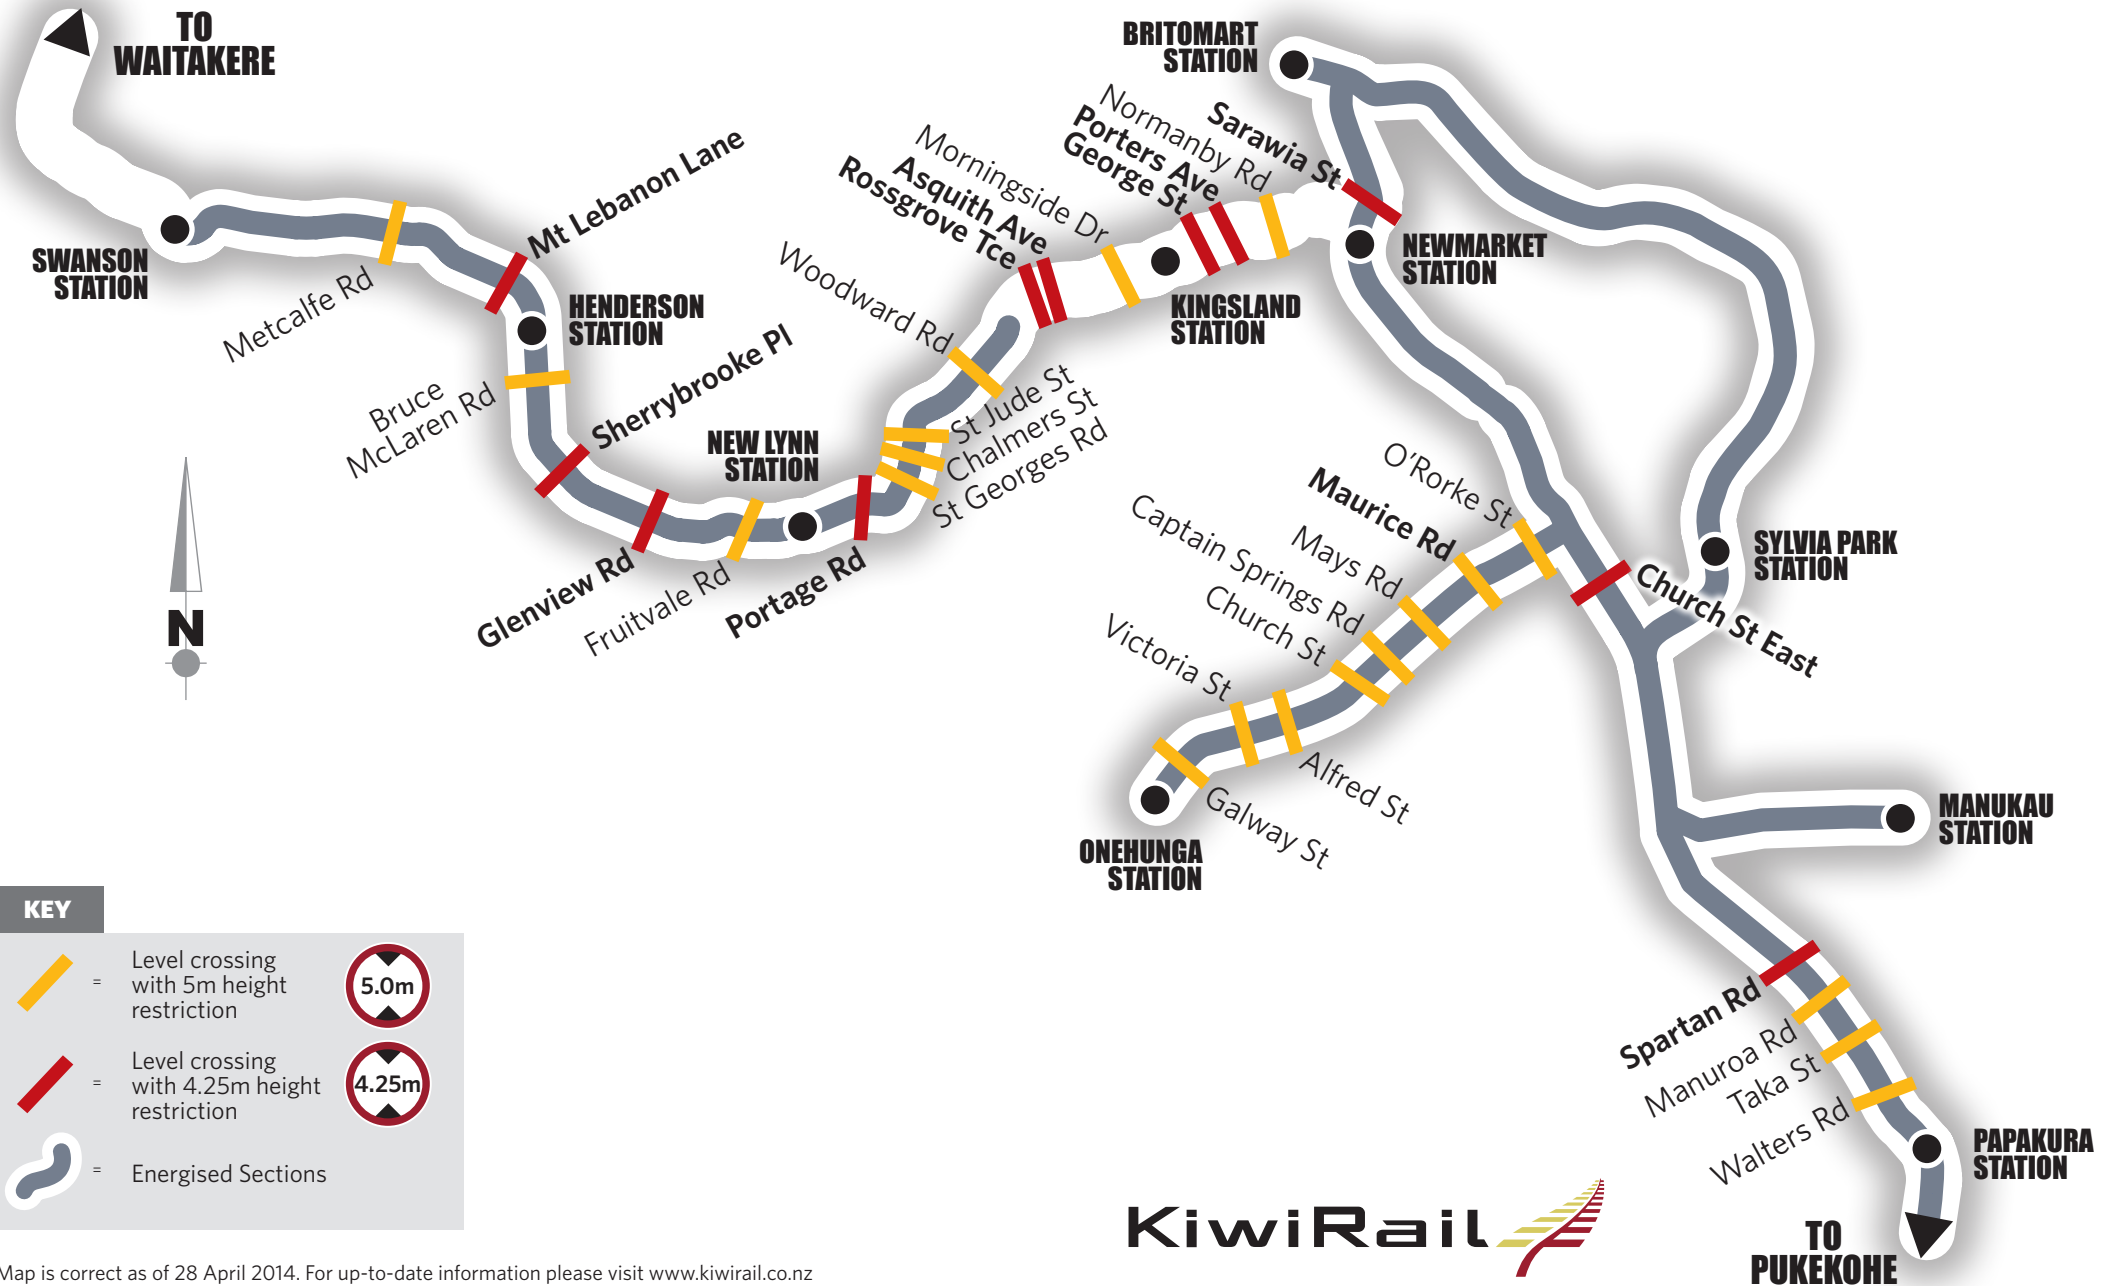

Auckland's Rail Network - Electrification Map

Map is correct as of 28 April 2014. For up-to-date information please visit www.kiwirail.co.nz

TO
PUKEKOHE