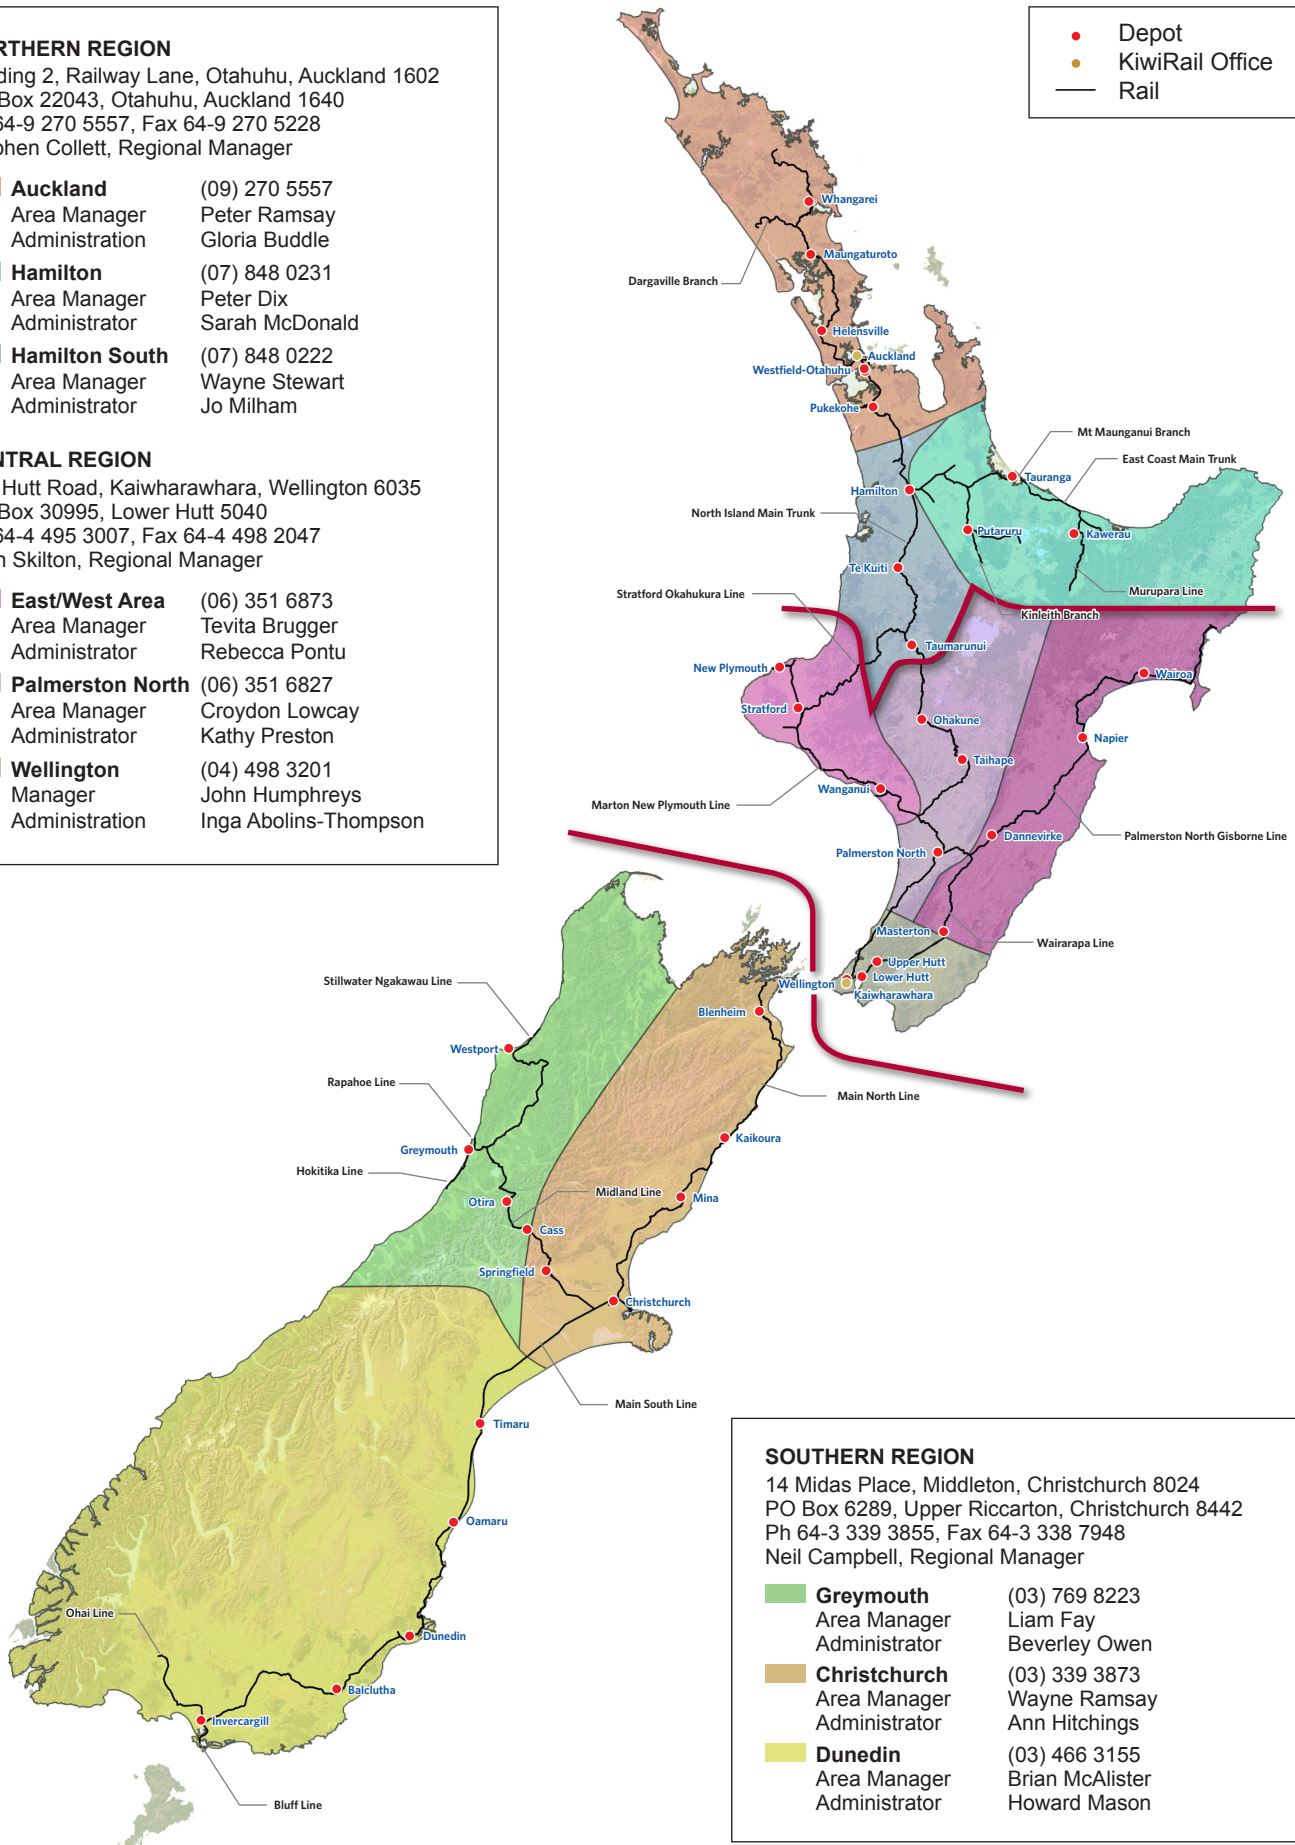

I&E Area Administrators and Managers

NORTHERN REGION

Building 2, Railway Lane, Otahuhu, Auckland 1602
PO Box 22043, Otahuhu, Auckland 1640
Ph 64-9 270 5557, Fax 64-9 270 5228
Stephen Collett, Regional Manager

- **Auckland** (09) 270 5557
  Area Manager Peter Ramsay
  Administration Gloria Buddle
- **Hamilton** (07) 848 0231
  Area Manager Peter Dix
  Administrator Sarah McDonald
- **Hamilton South** (07) 848 0222
  Area Manager Wayne Stewart
  Administrator Jo Milham

CENTRAL REGION

154 Hutt Road, Kaiwharawhara, Wellington 6035
PO Box 30995, Lower Hutt 5040
Ph 64-4 495 3007, Fax 64-4 498 2047
John Skilton, Regional Manager

- **East/West Area** (06) 351 6873
  Area Manager Tevita Brugger
  Administrator Rebecca Pontu
- **Palmerston North** (06) 351 6827
  Area Manager Croydon Lowcay
  Administrator Kathy Preston
- **Wellington** (04) 498 3201
  Manager John Humphreys
  Administration Inga Abolins-Thompson

- Depot
- KiwiRail Office
- Rail

SOUTHERN REGION

14 Midas Place, Middleton, Christchurch 8024
PO Box 6289, Upper Riccarton, Christchurch 8442
Ph 64-3 339 3855, Fax 64-3 338 7948
Neil Campbell, Regional Manager

- **Greymouth** (03) 769 8223
  Area Manager Liam Fay
  Administrator Beverley Owen
- **Christchurch** (03) 339 3873
  Area Manager Wayne Ramsay
  Administrator Ann Hitchings
- **Dunedin** (03) 466 3155
  Area Manager Brian McAlister
  Administrator Howard Mason